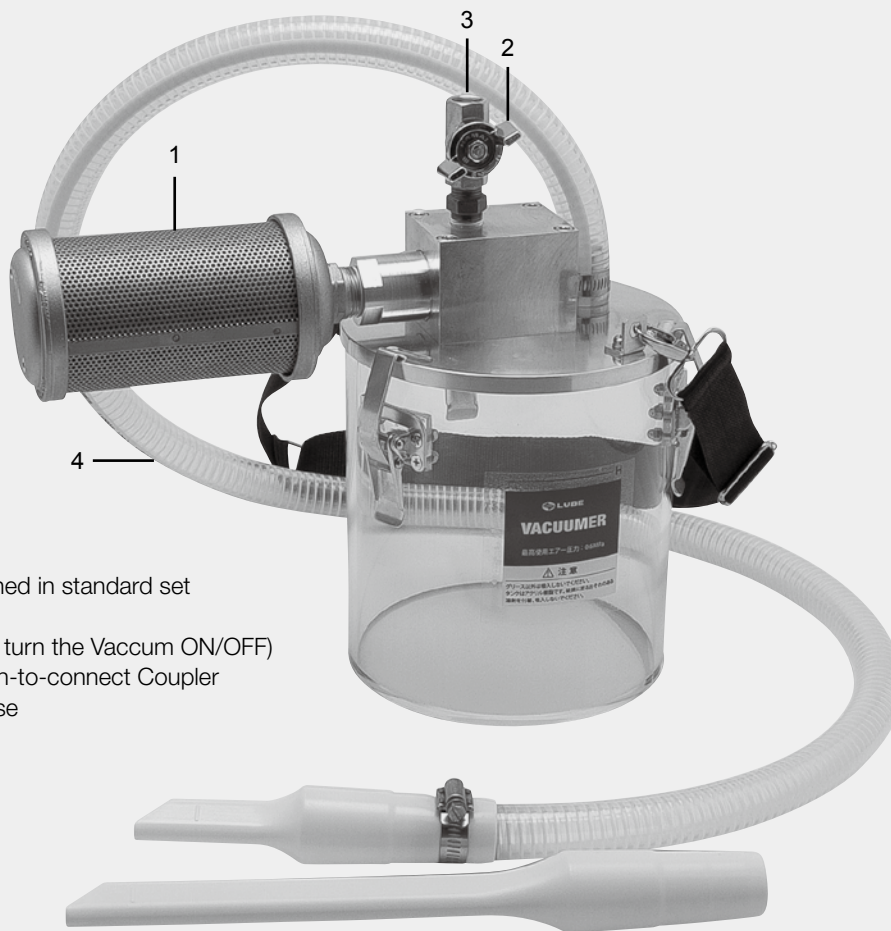

■ Grease vacuum cleaner

Pneumatically operated grease vacuum removes excess grease. Compact and portable.
Reduces consumption of workshop rags.

■ Model

Model	Part Number	Height×Width	Weight
VACUUMER	222301	340×270mm	3.4kg

■ Standard set model: GCP

■ Items contained in standard set

1. Silent filter
2. Air Valve (To turn the Vacuum ON/OFF)
3. Air Inlet Push-to-connect Coupler
4. Vacuum Hose